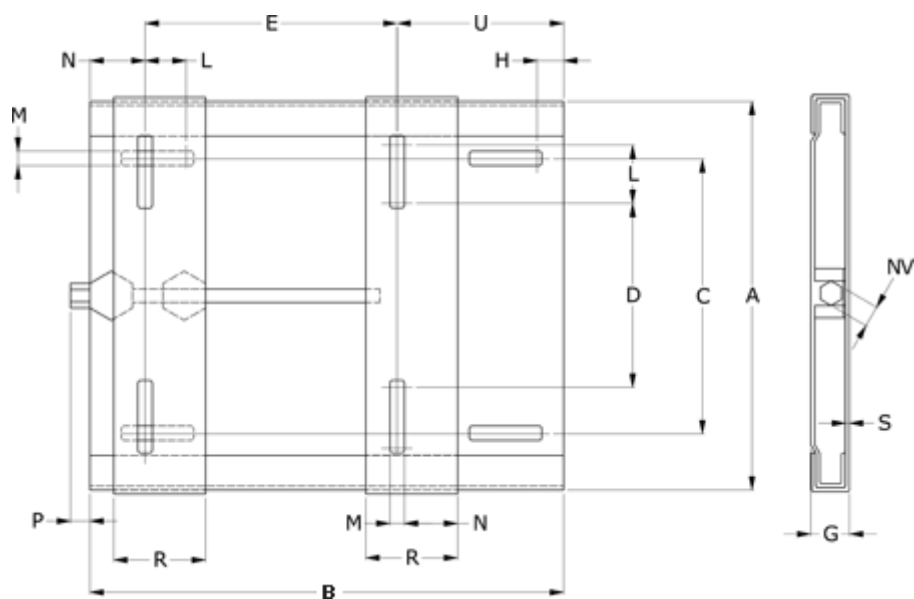

# Data Sheet

Article number: 42051106380  
Description: Motorbase SL00210  
for motorsize 63/80

## Measures

A = 195	M = 10.5
B = 210	N = 20
C = 98	NV = 19
D = 43	P = 38
E = 100	R = 70
G = 34	S = 3
H = 25	U = 90
L = 50	